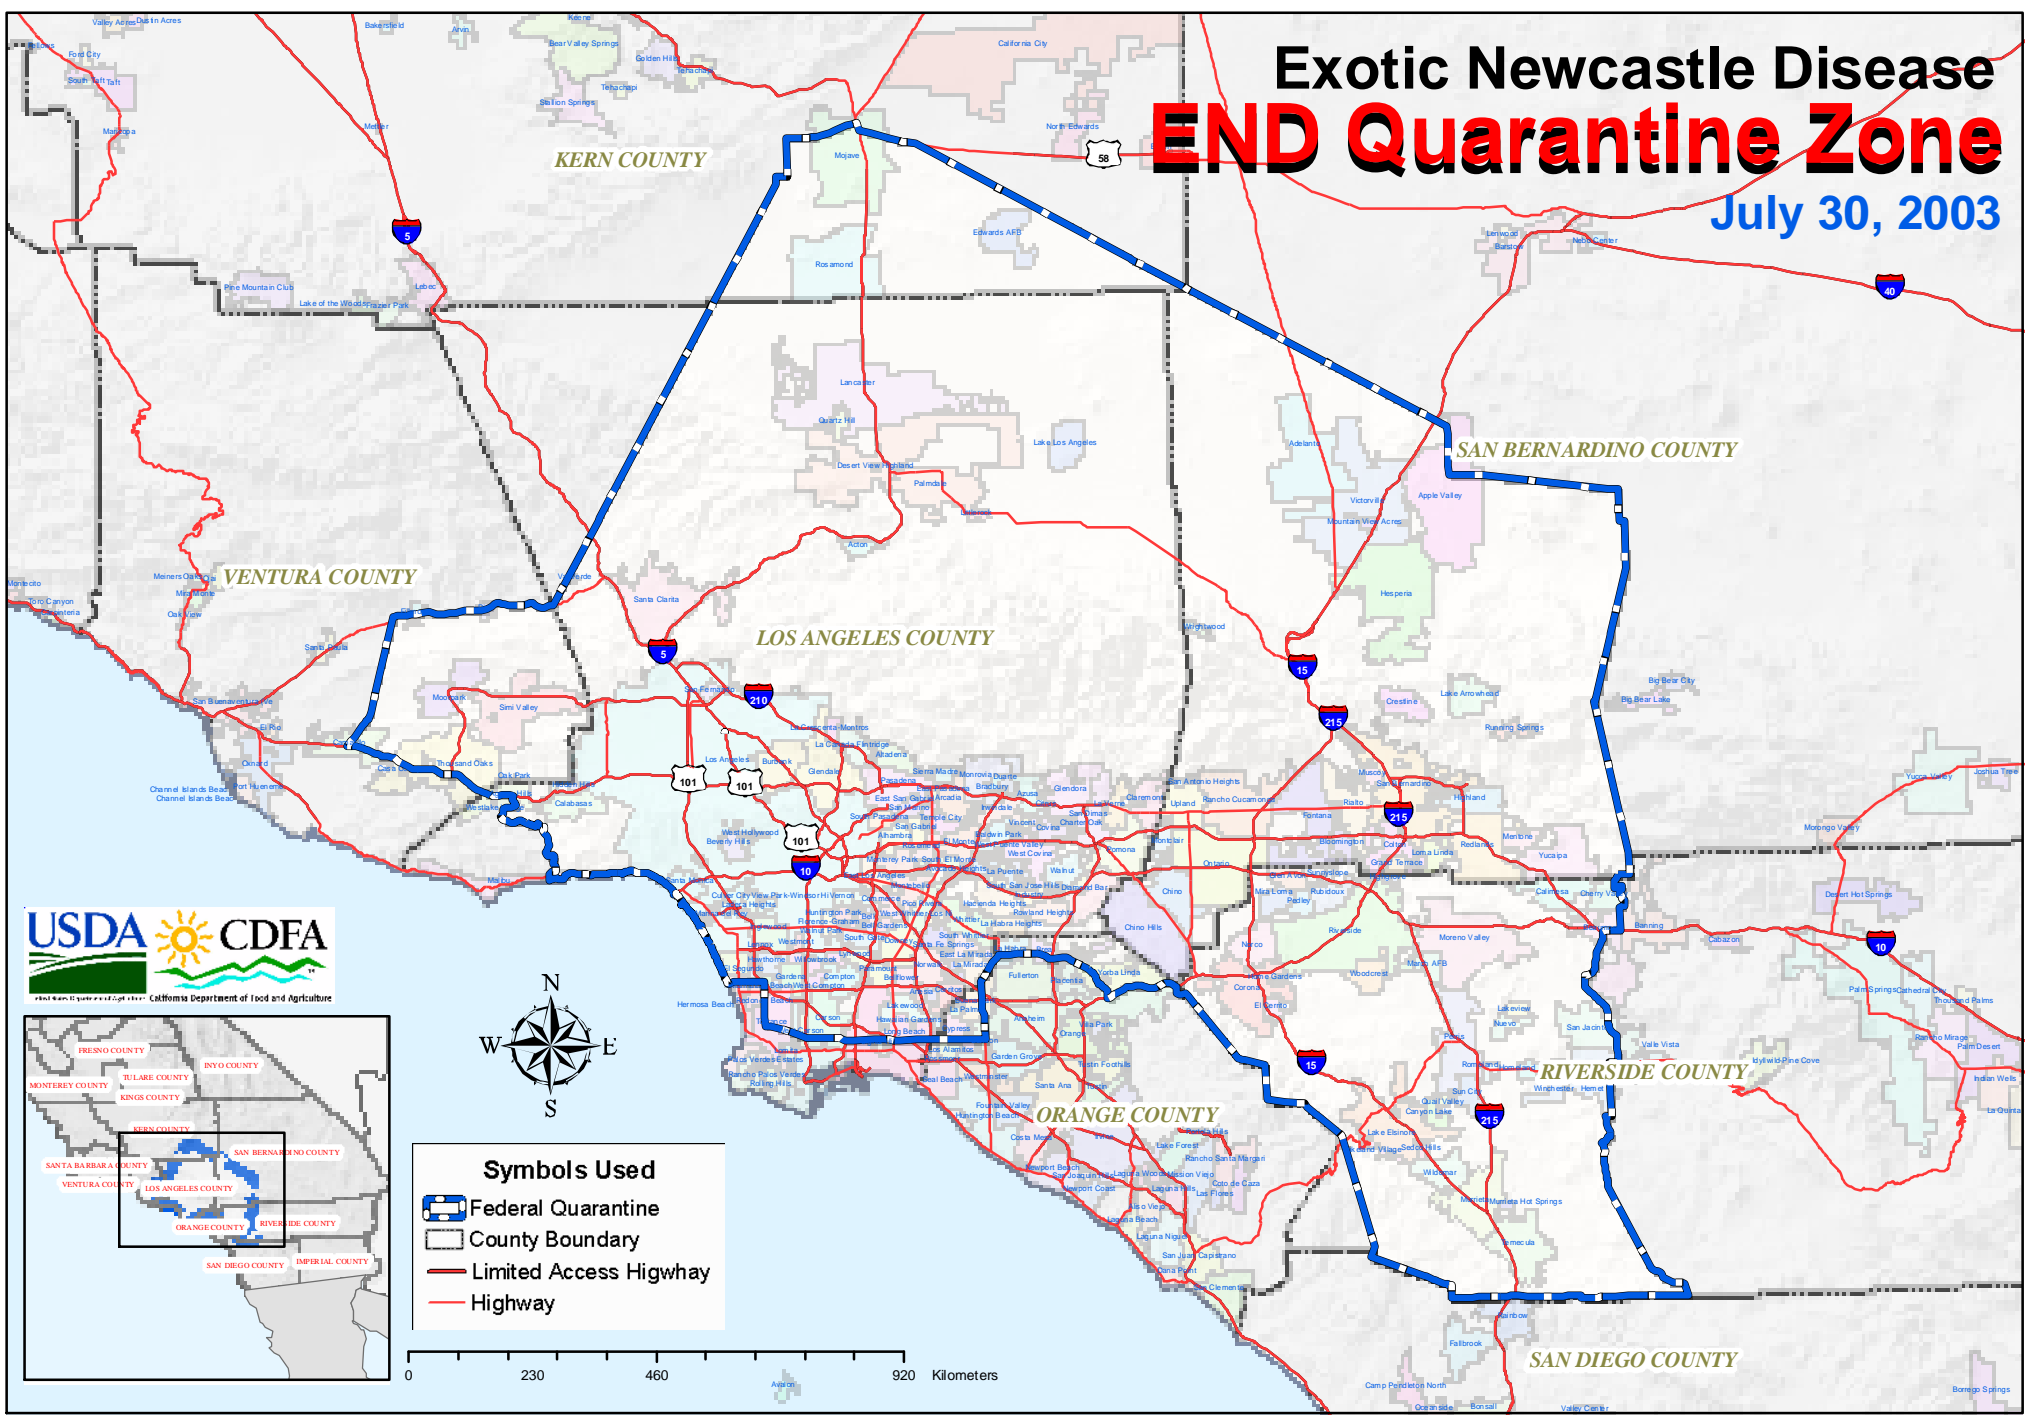

# Exotic Newcastle Disease **END Quarantine Zone**

July 30, 2003

- Symbols Used**
- Federal Quarantine
  - County Boundary
  - Limited Access Highway
  - Highway